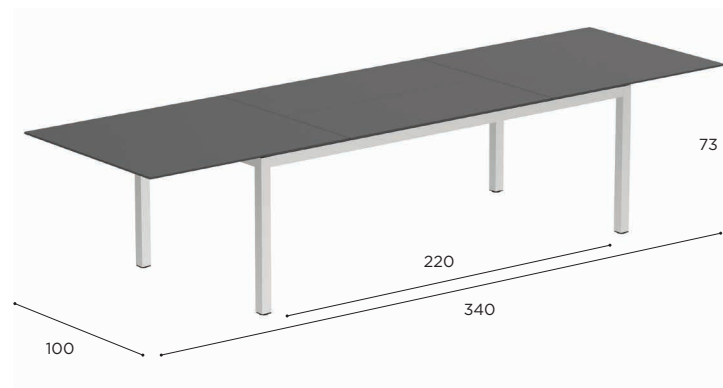

BRUSHED STAINLESS STEEL	ELECTROPOLISHED STAINLESS STEEL	COATED STAINLESS STEEL		
		SS	EP	W	S	A
CERAMIC	WU	TBL 340 CWU € 6.899	TBL 340 CEPWU € 7.299	TBL 340 CWWU € 6.899		
	PG	TBL 340 CPG € 6.899	TBL 340 CEP PG € 7.299		TBL 340 CSPG € 6.899	
	ZU	TBL 340 CZU € 6.899	TBL 340 CEPZU € 7.299			TBL 340 CAZU € 6.899
TEAK	W	TBL 340 W € 6.999	TBL 340 WEP € 7.399	TBL 340 WW € 6.999	TBL 340 WS € 6.999	TBL 340 WA € 6.999