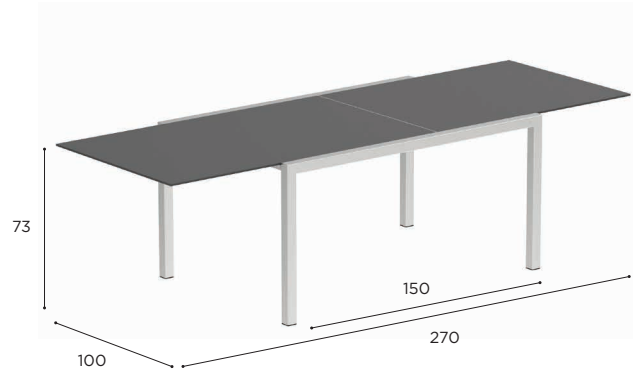

TABOELA SPECIFICATIONS

EXTENDABLE TABLE	
REF:	TBL 270E...
WEIGHT:	C: 90 kg
INFO:	ASSEMBLING NEEDED EXTENDABLE

		BRUSHED STAINLESS STEEL	ELECTROPOLISHED STAINLESS STEEL	COATED STAINLESS STEEL		
		SS	EP	W	S	A
CERAMIC	WU	TBL 270E CWU * € 4.899	TBL 270E CEPWU * € 5.199	TBL 270E CWWU * € 4.899		
	PG	TBL 270E CPG * € 4.899	TBL 270E CEP PG * € 5.199		TBL 270E CSPG * € 4.899	
	ZU	TBL 270E CZU * € 4.899	TBL 270E CEPZU * € 5.199			TBL 270E CAZU * € 4.899

EXTENDABLE TABLE	
REF:	TBL 340...
WEIGHT:	C: 115 kg W: 73 kg
INFO:	ASSEMBLING NEEDED EXTENDABLE