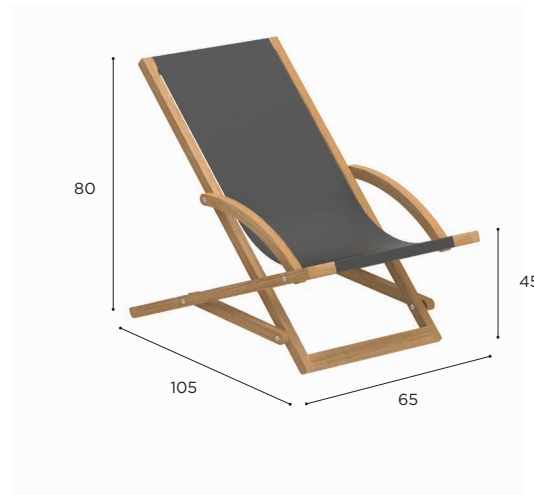

# BEACHER

Design by Kris Van Puyvelde

# BEACHER SPECIFICATIONS

STANDARD / ON REQUEST

FOLDABLE CHAIR	
REF:	BEA 65...
WEIGHT:	6 kg
INFO:	FOLDABLE 1 SLING INCLUDED IN FRAME PRICE

TEAK	CHAIR FRAME
W	BEA 65
	€ 549

	SLING
TEXTILE	WU PIL BEA 65SWU
	EU PIL BEA 65SEU
	ROU PIL BEA 65SROU
	CAU PIL BEA 65SCAU
	ZU PIL BEA 65SZU
TER PIL BEA 65STER	
BATYLINE	WU PIL BEA 65STWU
	EU PIL BEA 65STEU
	CAU PIL BEA 65STCAU
	BRU PIL BEA 65STBRU
	ZU PIL BEA 65STZU
	TQF PIL BEA 65STTQF
	ORU PIL BEA 65STORU